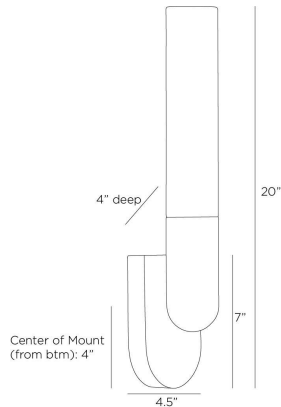

ARTERIO RS

HAYNES SCONCE

DWC56
White, Alabaster

Simple, streamlined, and strong, this antique brass-plated steel fixture's elegant form possesses a larger scale for visual impact. Its spear like backplate can be hung with the white alabaster shade pointing upwards or downwards. Single integrated LED light. Certified for damp locations and intended for interior use. Finish will vary.

APPEARANCE

Materials	Alabaster, Steel
Finishes	White, Antique Brass
Finish Will Vary	Yes
Top Coat/Sealant	Yes

DIMENSIONS

Overall	W: 4.5 in x D: 4 in x H: 20 in
Backplate	W: 4.5 in x D: 1 in x H: 7 in
Wall Sconce Hanging Orientation	Horizontal and Vertical
Center of Mount from Bottom	H: 4 in
Mount	W: 4 in x H: 6.5 in

WIRING

Wire Rating	Damp
Cord	0.5 FT, Black/White, SVT
Socket	1, Integrated LED
Maximum Wattage	6.0
Voltage	110-120 V
LED Color Temperature	2700K
LED Compatible Dimmer	Non-Dimmable
LED CRI	90+
LED Lifespan (Hours)	30,000
Spare Driver Included	No

CERTIFICATIONS & COMPLIANCY

Certifications	Mexico, United States, Canada
Compliance	RoHS, UL/ETL

SHIPPING

Product Weight	2.9 lbs
Gross Weight 1	5.0 lbs
Shipping Box 1	W: 13.97 in x D: 7.48 in x H: 10.04 in

ADDITIONAL INFO

Features	ADA

CONTRACT

Contract Suitability	Contract Suitable As Is

REPLACEMENT PARTS

DS12W24