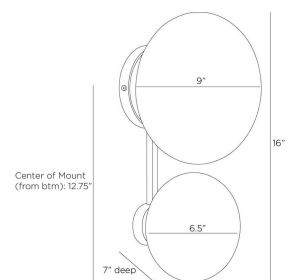

GREENSBORO SCONCE

DWC54
Swirl
H: 16 IN
W: 9 IN
D: 7 IN

An English bronze-plated steel backplate suspends dual shades of matte swirl glass, mimicking stars strung throughout a constellation. This simple yet impactful style dazzles from every angle. Certified for damp locations and intended for interior use. Finish will vary.