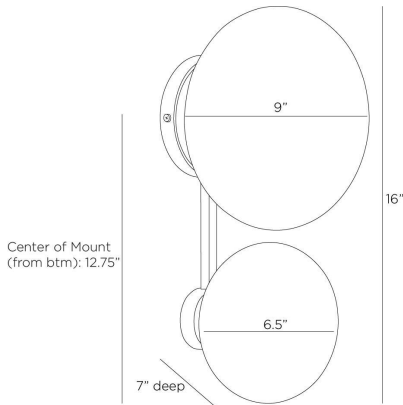

ARTERIO RS

GREENSBORO SCONCE

DWC54
Swirl, Glass

An English bronze-plated steel backplate suspends dual shades of matte swirl glass, mimicking stars strung throughout a constellation. This simple yet impactful style dazzles from every angle. Certified for damp locations and intended for interior use. Finish will vary.

APPEARANCE

Materials	Glass, Steel
Finishes	Swirl, English Bronze
Finish Will Vary	Yes
Top Coat/Sealant	Yes

DIMENSIONS

Overall	W: 9 in x D: 7 in x H: 16 in
Backplate	D: 1 in x Dia: 4.75 in
Globe Large	Dia: 9.0 in
Globe Small	Dia: 6.5 in
Wall Sconce Hanging Orientation	Horizontal and Vertical
Center of Mount from Bottom	H: 12.75 in
Mount	Dia: 4.5 in

WIRING

Wire Rating	Damp
Cord	0.5 FT, Black/White, SVT
Socket	2, Type B - E12
Suggested Bulb Type	G12
Maximum Wattage	40.0
Voltage	110-120 V

CERTIFICATIONS & COMPLIANCY

Certifications	Middle East, European Union, United Kingdom, Australia, Mexico, United States, Canada
Compliance	RoHS, UL/ETL, CB

SHIPPING

Product Weight	5.0 lbs
Gross Weight 1	10.0 lbs
Shipping Box 1	W: 20.48 in x D: 8.27 in x H: 15.16 in

CONTRACT

Contract Suitability	Contract Suitable As Is
----------------------	-------------------------