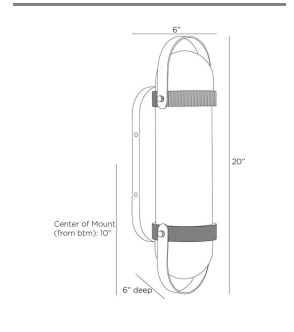

FLEMMING SCONCE

DWC52  
Swirl  
H: 20 IN  
W: 6 IN  
D: 6 IN

Equestrian-inspired stirrups of English bronze-plated steel highlight the pendant setting of this elegant sconce. A capsule-shaped fixture of matte swirl glass is mounted on a backplate of antique brass-plated steel, with ridged details adding textural interest. Certified for damp locations and intended for interior use. Finish will vary.