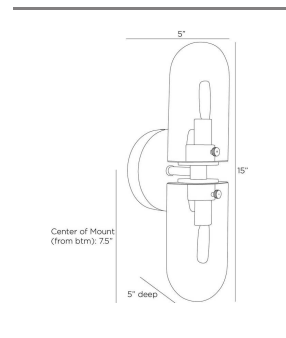

JAVIER SCONCE

DWC51
 Champagne
 H: 15 IN
 W: 5 IN
 D: 5 IN

Modern and visually dynamic, this sconce is influenced by our Javier chandelier. An antique brass-plated hammered iron frame holds dual bullet-shaped champagne crystal shades. Each robust shade features a thick layer of reflective crystal surrounding two clear bulbs to add depth to the light. Certified for damp locations and intended for interior use.