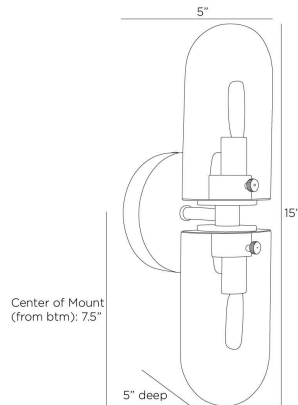

ARTERIO RS

JAVIER SCONCE

DWC51
Champagne, Crystal

Modern and visually dynamic, this sconce is influenced by our Javier chandelier. An antique brass-plated hammered iron frame holds dual bullet-shaped champagne crystal shades. Each robust shade features a thick layer of reflective crystal surrounding two clear bulbs to add depth to the light. Certified for damp locations and intended for interior use.

APPEARANCE

Materials	Crystal, Iron
Finishes	Champagne, Antique Brass
Finish Will Vary	No
Top Coat/Sealant	Yes

DIMENSIONS

Overall	W: 5 in x D: 5 in x H: 15 in
Backplate	D: 1 in x Dia: 5.0 in
Shade	W: 7 in x D: 4 in x H: 2.5 in
Wall Sconce Hanging Orientation	Vertical Only
Center of Mount from Bottom	H: 7.5 in
Mount	Dia: 4.5 in

SHIPPING

Product Weight	9.4 lbs
Gross Weight 1	11.0 lbs
Shipping Box 1	W: 17.0 in x D: 11.0 in x H: 9.0 in

CONTRACT

Contract Suitability	Contract Suitable As Is
----------------------	-------------------------

REPLACEMENT PARTS

89067GLS
DWC51SCREW