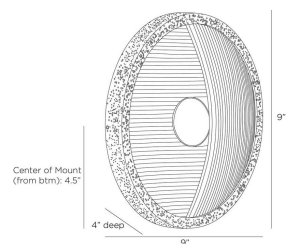

GARLAND SCONCE

DWC50
 Natural Rattan
 H: 9 IN
 D: 4 IN
 Dia: 9.0 IN

Designed to be installed vertically or horizontally for up or down lighting, an intriguing sconce embodies the yin and yang of modern design. Natural pencil rattan is suspended in an antique brass-plated hammered iron setting and distressed at the edges with the antique cow tail technique. Single integrated LED bulb. Certified for damp locations and intended for interior use. Finish will vary.