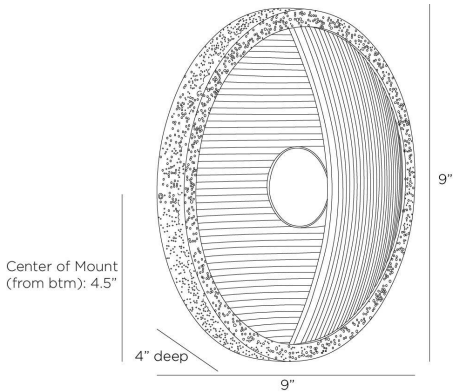

ARTERIO S

GARLAND SCONCE

DWC50
Natural, Rattan

Designed to be installed vertically or horizontally for up or down lighting, an intriguing sconce embodies the yin and yang of modern design. Natural pencil rattan is suspended in an antique brass-plated hammered iron setting and distressed at the edges with the antique cow tail technique. Single integrated LED bulb. Certified for damp locations and intended for interior use. Finish will vary.

APPEARANCE

Materials	Rattan, Iron
Finishes	Natural, Antique Brass
Finish Will Vary	Yes
Top Coat/Sealant	Yes

DIMENSIONS

Overall	D: 4 in x Dia: 9.0 in x H: 9 in
Backplate	D: 1 in x Dia: 4.5 in
Wall Sconce Hanging Orientation	Horizontal and Vertical
Center of Mount from Bottom	H: 4.5 in
Mount	Dia: 4.0 in