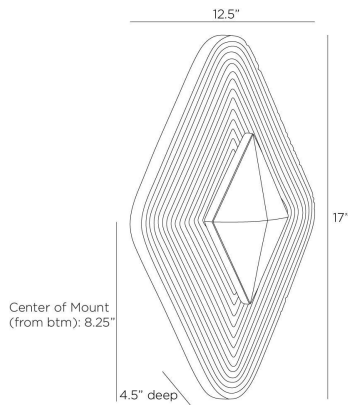

ARTERIO RS

GATSBY SCONCE

DWC49
Charcoal, Ricestone

The opulent and intricate linework of Art Deco informs Gatsby's resonant form. A faceted diamond of English bronze-plated iron is suspended on a grooved backdrop of charcoal ricestone composite, allowing light to bounce off its dark surface. This integrated LED fixture has a white acrylic diffuser to soften the glow from a single bulb. Certified for damp locations and intended for interior use.

APPEARANCE

Materials	Ricestone, Iron, Acrylic
Finishes	Charcoal, English Bronze, White
Finish Will Vary	No
Top Coat/Sealant	Yes

DIMENSIONS

Overall	W: 12.5 in x D: 4.5 in x H: 17 in
Backplate	D: 1.5 in x Dia: 6.0 in
Wall Sconce Hanging Orientation	Horizontal and Vertical
Center of Mount from Bottom	H: 8.25 in
Mount	Dia: 4.0 in