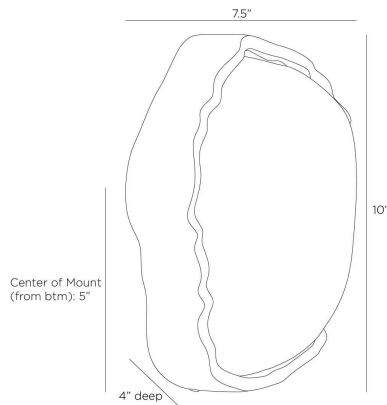

ARTERIO RS

GRACE SCONCE

DWC48
White, Alabaster

Like a shaped and polished cabochon, a freeform fixture of white alabaster is clasped in a setting of antique brass. Recalling a precious gem, this integrated LED fixture makes a stylish accent when paired or installed in multiples along a hallway. Certified for damp locations and intended for interior use. Finish will vary.

APPEARANCE

Materials	Alabaster, Brass
Finishes	White, Antique Brass
Finish Will Vary	Yes
Top Coat/Sealant	Yes

DIMENSIONS

Overall	W: 7.5 in x D: 4 in x H: 10 in
Backplate	W: 3.25 in x D: 1 in x H: 8.5 in
Wall Sconce Hanging Orientation	Horizontal and Vertical
Center of Mount from Bottom	H: 5 in
Mount	W: 3 in x H: 4 in