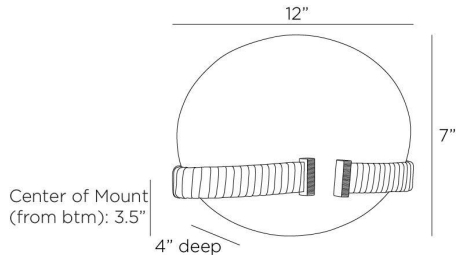

ARTERIO RS

FRESNO SCONCE

DWC46
Swirl, Glass

A three-dimensional oval of matte swirl glass is held by white leather-wrapped supports. Inspired by the prong setting on a pearl earring, the fixture's smoothness contrasts perfectly with the tactile leather. Placed on a base of antique brass-plated steel with ridged details, this single LED fixture is ideal for placement along a hallway or long wall. Certified for damp locations and intended for interior use. Finish will vary.

APPEARANCE

Materials	Glass, Leather, Steel
Finishes	Swirl, White, Antique Brass
Finish Will Vary	Yes
Top Coat/Sealant	Yes

DIMENSIONS

Overall	W: 12 in x D: 4 in x H: 7 in
Backplate	W: 6 in x D: 1 in x H: 5.5 in
Wall Sconce Hanging Orientation	Horizontal Only
Center of Mount from Bottom	H: 3.5 in
Mount	W: 5.5 in x H: 5 in

CERTIFICATIONS & COMPLIANCY

Certifications	Mexico, United States, Canada
Compliance	RoHS, UL/ETL

SHIPPING

Product Weight	4.7 lbs
Gross Weight 1	6.0 lbs
Shipping Box 1	W: 15.75 in x D: 10.04 in x H: 10.43 in