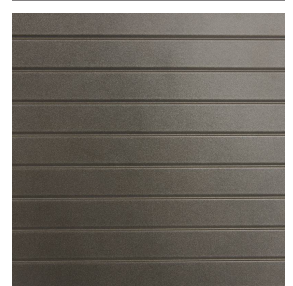

CARTER OUTDOOR SCONCE

DWC44  
Aged Iron  
H: 10 IN  
W: 10 IN  
D: 4 IN

Ideal for lighting an outdoor corridor or pathway, an etched box style is banded for texture. This aged iron essential is coated to withstand the elements. "Turtle safe" when used with a compatible, amber-colored long-wavelength LED bulb. Finish will vary.