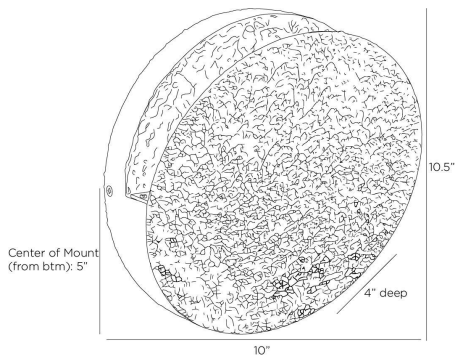

CHANCE OUTDOOR SCNCE

DWC42
Aged Iron, Iron

The perfect punctuation mark against a natural or dark wall, a circular sconce is a textural delight. Forged of aged iron, the off-black metallic finish has a paint-like daubed finish. Bisected by an opal glass sliver, this minimalist style is not suitable for use in coastal or marine environments. Finish will vary.

APPEARANCE

Materials	Iron, Glass
Finishes	Aged Iron, Opal
Finish Will Vary	No
Top Coat/Sealant	Yes

DIMENSIONS

Overall	W: 10 in x D: 4 in x H: 10.5 in
Wall Sconce Hanging Orientation	Horizontal and Vertical
Center of Mount from Bottom	H: 5 in