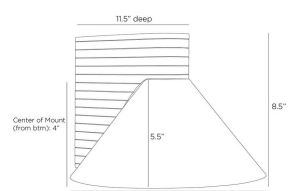

CHADWICK OUTDOOR SCONCE

DWC41
 Aged Iron
 H: 8.5 IN
 W: 11 IN
 D: 11.5 IN

Reminiscent of 1930's Streamline Moderne architecture, the aerodynamic angles of the Chadwick make it both contemporary and timeless. A conical shade of aged iron is lacquered in a contrast white to reflect the down light for spot illumination. A protective coating helps withstand the elements. Dark sky compliant and "turtle safe" when used with a compatible, amber-colored long-wavelength LED bulb. Finish will vary.