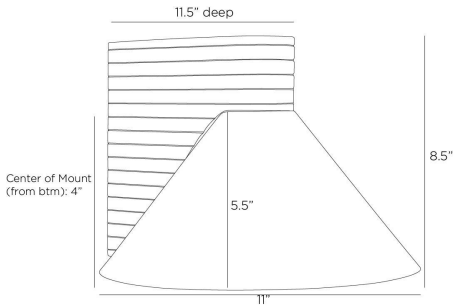

CHADWICK OUTDOOR SCONCE

DWC41
Marine Grade Aged Iron, Iron

Reminiscent of 1930's Streamline Moderne architecture, the aerodynamic angles of the Chadwick make it both contemporary and timeless. A conical shade of aged iron is lacquered in a contrast white to reflect the down light for spot illumination. A protective coating helps withstand the elements. Dark sky compliant and "turtle safe" when used with a compatible, amber-colored long-wavelength LED bulb. Finish will vary.

APPEARANCE

Materials	Iron
Finishes	Marine Grade Aged Iron
Finish Will Vary	No
Top Coat/Sealant	Yes

DIMENSIONS

Overall	W: 11 in x D: 11.5 in x H: 8.5 in
Backplate	W: 5 in x D: 8 in x H: 8 in
Shade	Dia: 11.0 in x H: 5.5 in
Wall Sconce Hanging Orientation	Horizontal and Vertical
Center of Mount from Bottom	H: 4 in

WIRING

Wire Rating	Outdoor
Cord	0.5 FT, Black/White, SVT
Socket	1, Type A - E26
Suggested Bulb Type	G16.5
Maximum Wattage	60.0
Voltage	110-120 V

CERTIFICATIONS & COMPLIANCY

Certifications	Australia, Mexico, United States, Canada
Compliance	RoHS, UL/ETL

SHIPPING

Product Weight	5.0 lbs
Gross Weight 1	6.5 lbs
Shipping Box 1	W: 14.76 in x D: 10.82 in x H: 13.6 in

CONTRACT

Contract Suitability	Contract Suitable As Is

SWATCHES

AIMSW 4x4 Aged Iron Metal Swatch