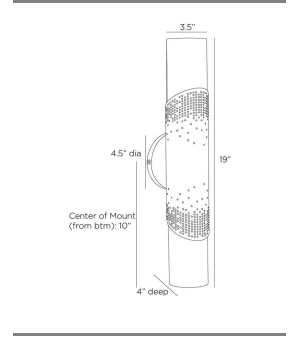

EXELSIOR SCONCE

DWC38  
 Matte Swirl  
 H: 19 IN  
 W: 3.5 IN  
 D: 4 IN

A softly rounded column of matte swirl glass is held by an English bronze-plated steel shield, perforated to let accents of light shine through. This linear style may also recall celestial constellations of the night sky.