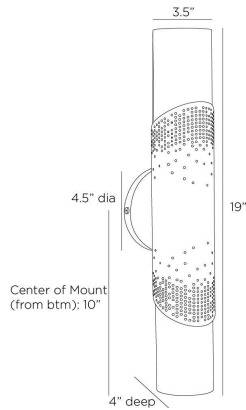

# ARTERIO RS

## EXELSIOR SCONCE

DWC38  
Matte Swirl, Glass

A softly rounded column of matte swirl glass is held by an English bronze-plated steel shield, perforated to let accents of light shine through. This linear style may also recall celestial constellations of the night sky.

### DIMENSIONS

Overall	W: 3.5 in x D: 4 in x H: 19 in
Backplate	Dia: 4.5 in
Wall Sconce Hanging Orientation	Horizontal and Vertical
Center of Mount from Bottom	H: 10 in

### SHIPPING

Product Weight	3.2 lbs
Gross Weight 1	5.0 lbs
Shipping Box 1	W: 15.0 in x D: 7.28 in x H: 13.77 in