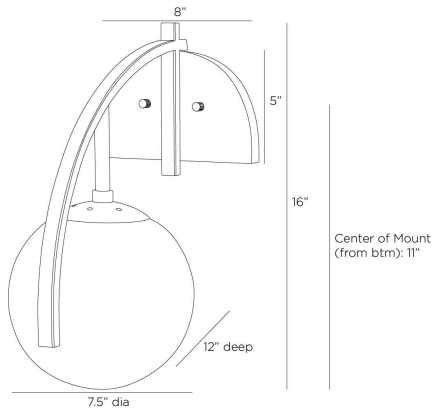

ARTERIO RS

DIPPER SCONCE

DWC36
Opal, Glass

Sleek and sophisticated, this Deco-inspired light balances a backplate of black marble with a singular frosted opal glass globe. Suspended by glamorous chattered antique plated steel hardware, the Dipper is an elegant addition when staged on either side of a mirror. Finish will vary.

APPEARANCE

Materials	Glass, Steel, Marble
Finishes	Opal, Antique Brass, Black
Finish Will Vary	Yes
Top Coat/Sealant	No

DIMENSIONS

Overall	W: 7.5 in x D: 12 in x H: 16 in
Backplate	W: 8 in x D: 1 in x H: 5 in
Globe	Dia: 7.5 in
Wall Sconce Hanging Orientation	Horizontal and Vertical
Center of Mount from Bottom	H: 11 in

WIRING

Wire Rating	Damp
Cord	0.5 FT, Black/White, SVT
Socket	1, Type A - E26
Suggested Bulb Type	G16.5
Maximum Wattage	60.0
Voltage	110-120 V

CERTIFICATIONS & COMPLIANCY

Certifications	Middle East, European Union, United Kingdom, Australia, Mexico, United States, Canada
Compliance	RoHS, UL/ETL, CB

SHIPPING

Product Weight	4.4 lbs
Gross Weight 1	6.2 lbs
Shipping Box 1	W: 18.9 in x D: 10.62 in x H: 16.4 in

CONTRACT

Contract Suitability	Contract Suitable As Is
----------------------	-------------------------