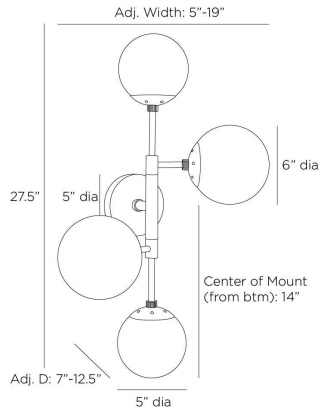

ARTERIO RS

CHRISTELLE SCONCE

DWC35
Smoke, Glass

Like celestial bodies, a quartet of smoke seedy glass globes orbit an axis of English bronze-plated steel. Articulated arms allow Christelle to easily rotate, allowing for a striking mirrored effect. Hang this impactful style horizontally or vertically, alone or in multiples. Finish will vary.

APPEARANCE

Materials	Glass, Steel
Finishes	Smoke, English Bronze
Finish Will Vary	Yes
Top Coat/Sealant	No

DIMENSIONS

Overall	W: 19 in x D: 7 in x H: 27.5 in
Overall Adjustable	W: 6.5-19 in x D: 7-12.5 in
Backplate	Dia: 5.0 in
Globe Large	W: 6 in x Dia: 6.0 in
Globe Small	Dia: 5.0 in
Wall Sconce Hanging Orientation	Horizontal and Vertical
Center of Mount from Bottom	H: 14 in

WIRING

Wire Rating	Damp
Cord	0.5 FT, Black/White, SVT
Socket	4, Type B - E12
Suggested Bulb Type	B10
Maximum Wattage	40.0
Voltage	110-120 V

CERTIFICATIONS & COMPLIANCY

Certifications	Mexico, United States, Canada
Compliance	RoHS, UL/ETL

REPLACEMENT PARTS

DWC35GLSLG
DWC35GLSSM