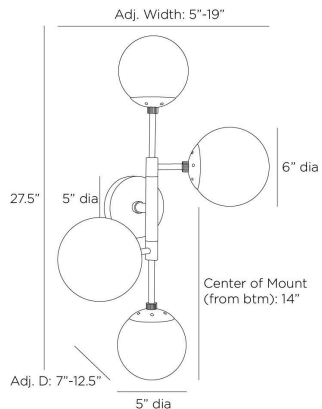

ARTERIO RS

CHRISTELLE SCONCE

DWC34
Matte Swirl, Glass

Like celestial bodies, a quartet of matte swirl glass globes orbit an axis of antique brass-plated steel. Articulated arms allow Christelle to easily rotate, allowing for a striking mirrored effect. Hang this impactful style horizontally or vertically, alone or in multiples. Finish will vary.

APPEARANCE

Materials	Glass, Steel
Finishes	Matte Swirl, Antique Brass
Finish Will Vary	Yes
Top Coat/Sealant	No

DIMENSIONS

Overall	W: 19 in x D: 7 in x H: 27.5 in
Overall Adjustable	W: 5-19 in x D: 7-12.5 in
Backplate	Dia: 5.0 in
Globe Large	Dia: 6.0 in
Globe Small	Dia: 5.0 in
Wall Sconce Hanging Orientation	Horizontal and Vertical
Center of Mount from Bottom	H: 14 in

WIRING

Wire Rating	Damp
Cord	0.5 FT, Black/White, SVT
Socket	4, Type B - E12
Suggested Bulb Type	B10
Maximum Wattage	40.0
Voltage	110-120 V

CERTIFICATIONS & COMPLIANCY

Certifications	Mexico, United States, Canada
Compliance	RoHS, UL/ETL

SHIPPING

Product Weight	8.2 lbs
Gross Weight 1	10.0 lbs
Shipping Box 1	W: 24.4 in x D: 9.25 in x H: 20.5 in

CONTRACT

Contract Suitability	Contract Suitable As Is
----------------------	-------------------------