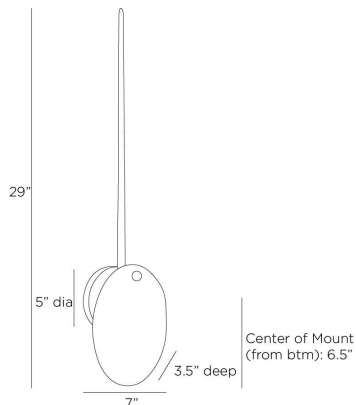

ARTERIO RS

ELIJAH SCONCE

DWC33
Opal Swirl, Glass

A striking spear contrasts an opal swirl glass oval. The piercing gesture of the blackened and hammered iron hardware provides a textural counterpoint to the convex shield in this horseshoe crab-inspired fixture. Finish will vary.

APPEARANCE

Materials	Glass, Iron
Finishes	Opal Swirl, Blackened Iron
Finish Will Vary	Yes
Top Coat/Sealant	No

DIMENSIONS

Overall	W: 7 in x D: 3.5 in x H: 29 in
Arm	Dia: 0.75 in x H: 20.5 in
Backplate	Dia: 5.0 in
Shade	W: 7 in x D: 1.5 in x H: 9.25 in
Wall Sconce Hanging Orientation	Horizontal and Vertical
Center of Mount from Bottom	H: 6.5 in

WIRING

Wire Rating	Damp
Cord	0.5 FT, Black/White, SVT
Socket	1, Type B - E12
Suggested Bulb Type	T6
Maximum Wattage	60.0
Voltage	110-120 V

CERTIFICATIONS & COMPLIANCY

Certifications	Middle East, European Union, United Kingdom, Australia, Mexico, United States, Canada
Compliance	RoHS, UL/ETL, CB

SHIPPING

Product Weight	3.1 lbs
Gross Weight 1	5.0 lbs
Shipping Box 1	W: 23.0 in x D: 23.0 in x H: 9.65 in

CONTRACT

Contract Suitability	Contract Suitable As Is
----------------------	-------------------------