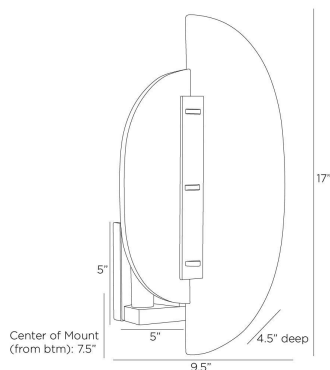

ARTERIOS

KIANNA SCNCE

DWC32
White, Alabaster

The curved door pulls of our Kianna credenza inspired the hardware on this sculptural sconce. Crafted in alabaster overlaid with an asymmetrical plate of black marble, it delivers both style and function through artistic, architectural elements. Accented in English bronze steel. Finish will vary.

APPEARANCE

Materials	Alabaster, Marble, Steel
Finishes	White, Black, English Bronze
Finish Will Vary	Yes
Top Coat/Sealant	Yes

DIMENSIONS

Overall	W: 9.5 in x D: 4.5 in x H: 17 in
Backplate	W: 5 in x D: 0.75 in x H: 5 in
Wall Sconce Hanging Orientation	Vertical Only
Center of Mount from Bottom	H: 7.5 in
Mount	W: 4.5 in x H: 4.5 in

WIRING

Wire Rating	Damp
Cord	0.5 FT, Black/White, SVT
Socket	2, Type B - E12
Suggested Bulb Type	B10
Maximum Wattage	60.0
Voltage	110-120 V

CERTIFICATIONS & COMPLIANCY

Certifications	Middle East, European Union, United Kingdom, Australia, Mexico, United States, Canada
Compliance	RoHS, UL/ETL, CB

SHIPPING

Product Weight	8.3 lbs
Gross Weight 1	10.0 lbs
Shipping Box 1	W: 7.5 in x D: 16.15 in x H: 12.5 in

CONTRACT

Contract Suitability	Contract Suitable As Is