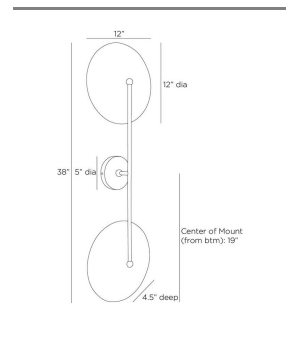

GRIFFITH SCONCE

DWC31
 Antique Brass
 H: 38 IN
 W: 12 IN
 D: 4.5 IN

A spin-off of our stylish Griffith, this delicate sconce balances a severe bronze finish with an elegant antique brass frame. The bronze plates face forward to diffuse the light and create a warm, even glow. Created with ADA depth, it is an ideal option for corridor lighting.