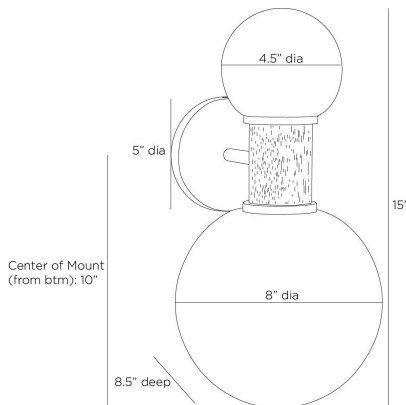

ARTERIO RS

CHEYANNE SCONCE

DWC29
Opal Swirl, Glass

Celestial in form, a dumbbell-style sconce is made more intriguing with offset globes of opal swirl glass. Centered with a gray -washed wood neck and mounted on antique brass plate, this overscale fixture is even more impactful when installed in multiples and can be horizontally or vertically mounted. Finish will vary.

APPEARANCE

Materials	Glass, Wood
Finishes	Opal Swirl, Gray Wash
Finish Will Vary	Yes
Top Coat/Sealant	No

DIMENSIONS

Overall	W: 8 in x D: 8.5 in x H: 15 in
Backplate	D: 0.5 in x Dia: 5.0 in x H: 5 in
Globe Large	Dia: 8.0 in x H: 7.5 in
Globe Small	Dia: 4.5 in x H: 4 in
Wall Sconce Hanging Orientation	Horizontal and Vertical
Center of Mount from Bottom	H: 10 in

SHIPPING

Product Weight	4.2 lbs
Gross Weight 1	5.5 lbs
Shipping Box 1	W: 10.5 in x D: 10.5 in x H: 20.0 in

CONTRACT

Contract Suitability	Contract Suitable As Is
----------------------	-------------------------