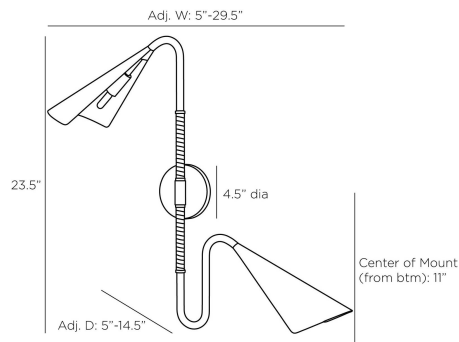

ARTERIO RS

AMERSON SCONCE

DWC28
English Bronze, Steel

The double-tasking Amerson adds a masculine, Mid-Century vibe to any room. Designed with two aerodynamic shades of English bronze steel that pivot for customizable illumination. English bronze arms are wrapped in graphite leather with an English bronze steel back plate on the wall. Certified for damp locations and intended for interior use. Finish will vary.

APPEARANCE

Materials	Steel, Leather
Finishes	English Bronze, Graphite
Finish Will Vary	Yes
Top Coat/Sealant	Yes

DIMENSIONS

Overall	H: 23.5 in
Overall Adjustable	W: 5-29.5 in x D: 5-14.5 in
Backplate	D: 1 in x Dia: 4.5 in
Shade	W: 5 in x D: 11.5 in x H: 3 in
Wall Sconce Hanging Orientation	Horizontal and Vertical
Center of Mount from Bottom	H: 11 in
Mount	Dia: 4.0 in

WIRING

Wire Rating	Damp
Cord	0.5 FT, Black/White, SVT
Socket	2, Type B - E12
Suggested Bulb Type	T6
Maximum Wattage	60.0
Voltage	110-120 V

CERTIFICATIONS & COMPLIANCY

Certifications	Mexico, United States, Canada
Compliance	RoHS, UL/ETL

SHIPPING

Product Weight	4.7 lbs
Gross Weight 1	19.7 lbs
Shipping Box 1	W: 7.7 in x D: 20.5 in x H: 26.0 in

CONTRACT

Contract Suitability	Contract Suitable As Is
----------------------	-------------------------