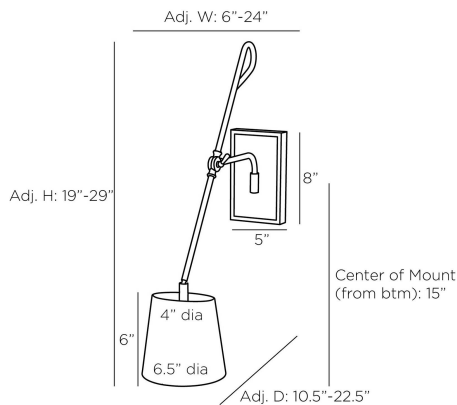

ARTERIOS

BIRDWELL SCONCE

DWC27
English Bronze, Steel

The ideal fixture for the reader in the house, the simplicity of the Birdwell was made to be a constant companion for your favorite chaise. A gestural English bronze steel arm reaches out from the graphite leather shade with a white cotton double topstitch for interest. The lamp is adjustable to move the light exactly where you need it most. Certified for damp locations and intended for interior use. Finish will vary.

APPEARANCE

Materials	Steel, Leather, Cotton
Finishes	English Bronze, Graphite, White
Finish Will Vary	Yes
Top Coat/Sealant	Yes

DIMENSIONS

Overall Adjustable	W: 6-24 in x D: 10.5-22.5 in x H: 19-29 in
Backplate	W: 5 in x D: 1 in x H: 8 in
Shade Top	Dia: 4.0 in
Shade Bottom	Dia: 6.5 in
Wall Sconce Hanging Orientation	Horizontal and Vertical
Center of Mount from Bottom	H: 15 in

WIRING

Wire Rating	Damp
Cord	0.5 FT, Black/White, SVT
Socket	1, Type B - E12
Suggested Bulb Type	G16.5
Maximum Wattage	40.0
Voltage	110-120 V

CERTIFICATIONS & COMPLIANCY

Certifications	Mexico, United States, Canada
Compliance	RoHS, UL/ETL

SHIPPING

Product Weight	5.3 lbs
Gross Weight 1	20.3 lbs
Shipping Box 1	W: 8.1 in x D: 14.0 in x H: 29.0 in

CONTRACT

Contract Suitability	Contract Suitable As Is
----------------------	-------------------------