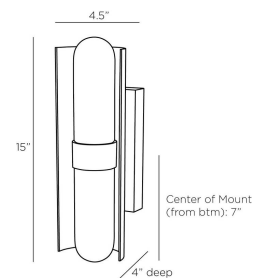

BRETMAN SCONCE

DWC26
 English Bronze
 H: 15 IN
 W: 5 IN
 D: 4 IN

Brilliantly simple, this sconce of tubular glass in a matte swirled finish with a steel backplate of English bronze provides an elegant glow. The curved lines and burnished finish of the integrated LED design recall Deco furnishings, yet the technology is completely modern. Certified for damp locations and intended for interior use. Finish will vary.