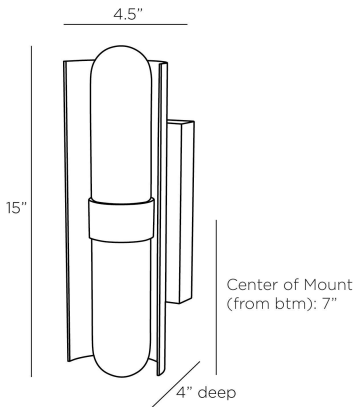

## BRETMAN SCONCE

DWC26  
English Bronze, Steel

Brilliantly simple, this sconce of tubular glass in a matte swirled finish with a steel backplate of English bronze provides an elegant glow. The curved lines and burnished finish of the integrated LED design recall Deco furnishings, yet the technology is completely modern. Certified for damp locations and intended for interior use. Finish will vary.

### DIMENSIONS

Overall	W: 5 in x D: 4 in x H: 15 in
Backplate	W: 4.5 in x D: 1.5 in x H: 8 in
Wall Sconce Hanging Orientation	Horizontal and Vertical
Center of Mount from Bottom	H: 7 in

### SHIPPING

Product Weight	5.0 lbs
Gross Weight 1	20.0 lbs
Shipping Box 1	W: 6.5 in x D: 11.2 in x H: 17.8 in