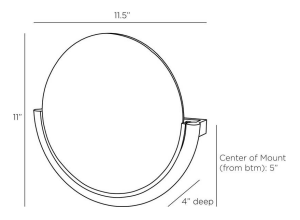

ARTERIO RS

ALICIA SCONCE

DWC25
Antique Brass
H: 11 IN
W: 11.5 IN
D: 4 IN

Classic and bold, this chic slump glass dome in champagne seedy, delivers timeless intrigue. Framed by a support in antique brass iron that effortlessly anchors the glass like a precious stone. Certified for damp locations and intended for interior use. Finish will vary.