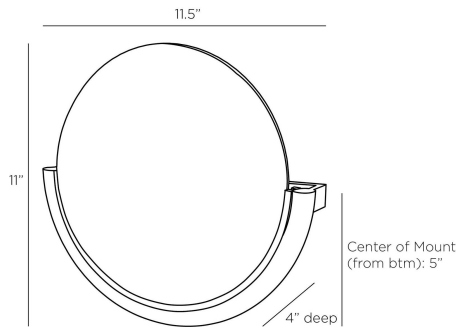

ARTERIO RS

ALICIA SCNCE

DWC25
Antique Brass, Iron

Classic and bold, this chic slump glass dome in champagne seedy, delivers timeless intrigue. Framed by a support in antique brass iron that effortlessly anchors the glass like a precious stone. Certified for damp locations and intended for interior use. Finish will vary.

APPEARANCE

Materials	Iron, Glass
Finishes	Antique Brass, Champagne
Finish Will Vary	Yes
Top Coat/Sealant	Yes

DIMENSIONS

Overall	W: 11.5 in x D: 4 in x H: 11 in
Backplate	D: 1.5 in x Dia: 4.0 in
Wall Sconce Hanging Orientation	Horizontal Only
Center of Mount from Bottom	H: 5 in

CERTIFICATIONS & COMPLIANCY

Certifications	Mexico, United States, Canada
Compliance	RoHS, UL/ETL

SHIPPING

Product Weight	4.7 lbs
Gross Weight 1	8.0 lbs
Shipping Box 1	W: 8.7 in x D: 14.8 in x H: 12.8 in

ADDITIONAL INFO