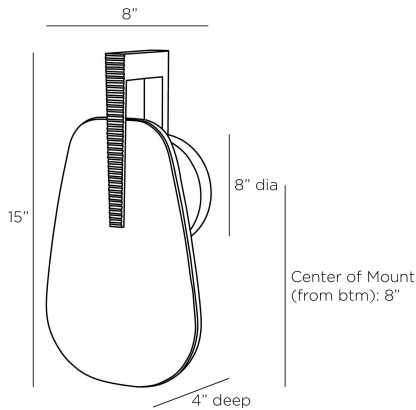

ARTERIO RS

ZELDA SCONCE

DWC21
Antique Brass, Iron

The bold geometry and decadent details of Art Deco jewelry characterize the exuberant shape of Zelda. An integrated LED is held behind the slump glass shade in smoke luster and accented with an elegant hardware detail of antique brass iron. Certified for damp locations and intended for interior use. Finish will vary.

APPEARANCE

Materials	Iron, Glass
Finishes	Antique Brass, Smoke Luster
Finish Will Vary	Yes
Top Coat/Sealant	Yes

DIMENSIONS

Overall	W: 8 in x D: 4 in x H: 15 in
Backplate	D: 1.5 in x Dia: 5.0 in
Shade	W: 8 in x D: 0.5 in x H: 12 in
Wall Sconce Hanging Orientation	Horizontal and Vertical
Center of Mount from Bottom	H: 8 in

WIRING

Wire Rating	Damp
Cord	0.5 FT, Black/White, SPT
Socket	1, Integrated LED
Maximum Wattage	3.0
Voltage	110-120 V
LED Color Temperature	2700K
LED Compatible Dimmer	0-10 V Dimmer
LED CRI	90+
LED Lifespan (Hours)	20,000
Spare Driver Included	No