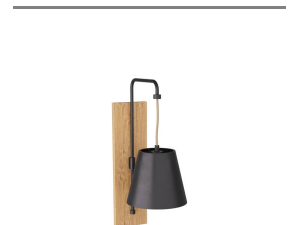

BENIN SCONCE

DWC20
 English Bronze
 H: 22.5 IN
 W: 8 IN
 D: 13 IN

A modern interpretation of a hanging gas lamp, the Benin brings Colonial design into a modern era. An elegant drop arm of English bronze iron suspended from a backplate of oyster-finished catalpa wood sets the stage for a drum-shaped iron shade finished in English bronze, suspended from a mauve cloth cord. Certified for damp locations and intended for interior use. Finish will vary.