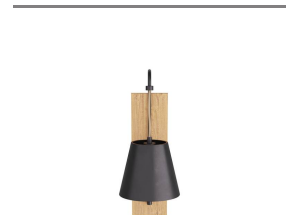

BENIN SCONCE

DWC20
 English Bronze
 H: 22.5 IN
 W: 8 IN
 D: 13 IN

A modern interpretation of a hanging gas lamp, the Benin brings Colonial design into a modern era. An elegant drop arm of English bronze iron suspended from a backplate of oyster-finished catalpa wood sets the stage for a drum-shaped iron shade finished in English bronze, suspended from a mauve cloth cord. Certified for damp locations and intended for interior use. Finish will vary.