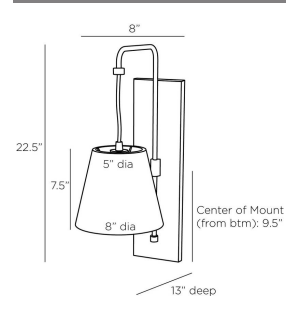

BENIN SCONCE

DWC20
 English Bronze
 H: 22.5 IN
 W: 8 IN
 D: 13 IN

A modern interpretation of a hanging gas lamp, the Benin brings Colonial design into a modern era. An elegant drop arm of English bronze iron suspended from a backplate of oyster-finished catalpa wood sets the stage for a drum-shaped iron shade finished in English bronze, suspended from a mauve cloth cord. Certified for damp locations and intended for interior use. Finish will vary.