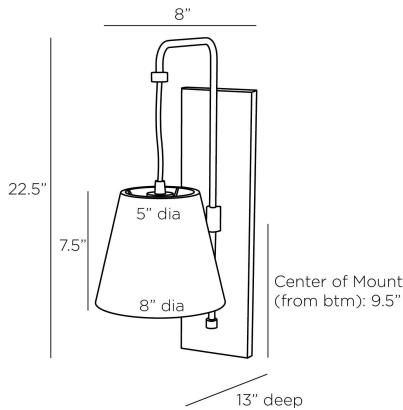

# ARTERIO RS

## BENIN SCONCE

DWC20  
English Bronze, Iron

A modern interpretation of a hanging gas lamp, the Benin brings Colonial design into a modern era. An elegant drop arm of English bronze iron suspended from a backplate of oyster-finished catalpa wood sets the stage for a drum-shaped iron shade finished in English bronze, suspended from a mauve cloth cord. Certified for damp locations and intended for interior use. Finish will vary.

### DIMENSIONS

Overall	W: 8 in x D: 13 in x H: 22.5 in
Backplate	W: 5.5 in x D: 1 in x H: 19 in
Shade Top	Dia: 5.0 in
Shade Side	H: 7.5 in
Shade Bottom	Dia: 8.0 in
Center of Mount from Bottom	H: 9.5 in

### SHIPPING

Product Weight	5.2 lbs
Gross Weight 1	7.71 lbs
Shipping Box 1	W: 13.6 in x D: 24.8 in x H: 10.6 in