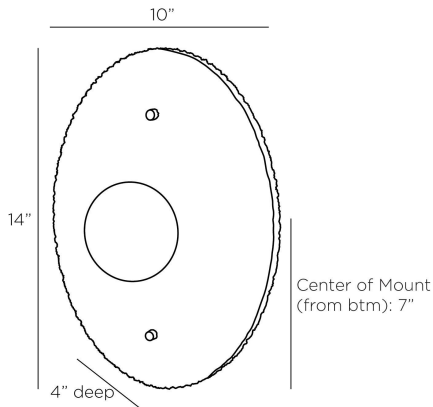

ARTERIO RS

YESENIA SCONCE

DWC19
Charcoal, Ricestone

The natural beauty and complexity of a coral reef inform our Yesenia sconce. Crafted of charcoal ricestone composite and English bronze steel, the integrated LED ambient light creates a complex yet soothing pattern. The integrated LED is enclosed by a white acrylic diffuser. Certified for damp locations and intended for interior use. Finish will vary.

APPEARANCE

Materials	Ricestone, Steel, Acrylic
Finishes	Charcoal, English Bronze, White
Finish Will Vary	Yes
Top Coat/Sealant	Yes

DIMENSIONS

Overall	W: 10 in x D: 4 in x H: 14 in
Wall Sconce Hanging Orientation	Horizontal and Vertical
Center of Mount from Bottom	H: 7 in

WIRING

Wire Rating	Damp
Cord	0.5 FT, Black/White, SVT
Socket	1, Integrated LED
Maximum Wattage	4.0
Voltage	110-120 V
LED Color Temperature	2700K
LED Compatible Dimmer	TRIAC Dimmer
LED CRI	90+
LED Lifespan (Hours)	30,000-50,000
Spare Driver Included	No

CERTIFICATIONS & COMPLIANCY

Certifications	Mexico, United States, Canada
Compliance	RoHS, UL/ETL

SHIPPING

Product Weight	7.3 lbs
Gross Weight 1	21.8 lbs
Shipping Box 1	W: 13.3 in x D: 17.2 in x H: 7.5 in

ADDITIONAL INFO

Features	ADA

CONTRACT

Contract Suitability	Contract Suitable As Is

REPLACEMENT PARTS

DWC19SCREW