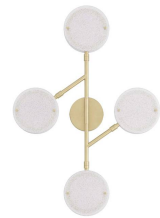

MERIDIAN SCONCE

DWC16
 Clear Seedy
 H: 32 IN
 W: 22.5 IN

The Meridian sconce finds modern design inspiration in mobile sculptures. The linear sconce is crafted from antique brass iron and features discs of clear seeded slump glass at varying heights, each encased with an integrated LED ring. The discs pivot, altering the shape and direction of light flow when desired. Finish will vary. Certified for damp locations and intended for interior use.