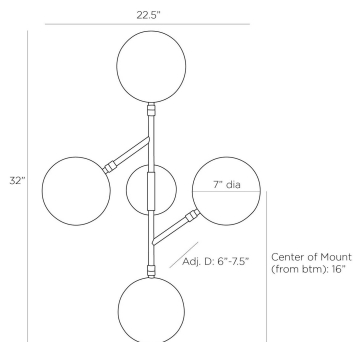

ARTERIO RS

MERIDIAN SCONCE

DWC16
Clear Seedy, Glass

The Meridian sconce finds modern design inspiration in mobile sculptures. The linear sconce is crafted from antique brass iron and features discs of clear seedy slump glass at varying heights, each encased with an integrated LED ring. The discs pivot, altering the shape and direction of light flow when desired. Finish will vary. Certified for damp locations and intended for interior use.

APPEARANCE

Materials	Glass, Iron
Finishes	Clear Seedy, Antique Brass
Finish Will Vary	Yes
Top Coat/Sealant	No

DIMENSIONS

Overall	W: 22.5 in x H: 32 in
Overall Adjustable	D: 6-7.5 in
Backplate	D: 1 in x Dia: 6.0 in
Shade	D: 2 in x Dia: 7.0 in
Center of Mount from Bottom	H: 16 in
Mount	Dia: 5.5 in

CERTIFICATIONS & COMPLIANCY

Certifications	Mexico, United States, Canada
Compliance	RoHS, UL/ETL

SHIPPING

Product Weight	12.0 lbs
Gross Weight 1	15.4 lbs
Shipping Box 1	W: 7.5 in x D: 23.6 in x H: 30.7 in