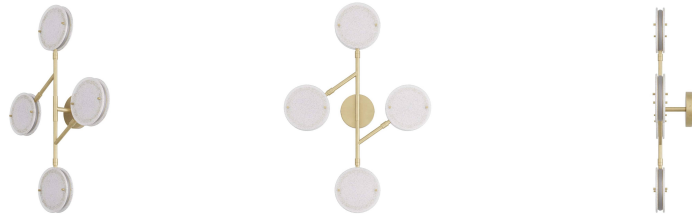

ARTERIO RS

MERIDIAN SCONCE

DWC16
Clear Seedy, Glass

The Meridian sconce finds modern design inspiration in mobile sculptures. The linear sconce is crafted from antique brass iron and features discs of clear seedy slump glass at varying heights, each encased with an integrated LED ring. The discs pivot, altering the shape and direction of light flow when desired. Finish will vary. Certified for damp locations and intended for interior use.

APPEARANCE

Materials	Glass, Iron
Finishes	Clear Seedy, Antique Brass
Finish Will Vary	Yes
Top Coat/Sealant	No

DIMENSIONS

Overall	W: 22.5 in x H: 32 in
Overall Adjustable	D: 6-7.5 in
Backplate	D: 1 in x Dia: 6.0 in
Shade	D: 2 in x Dia: 7.0 in
Center of Mount from Bottom	H: 16 in
Mount	Dia: 5.5 in

WIRING

Wire Rating	Damp
Cord	0.5 FT, Black/White, SVT
Socket	4, Integrated LED
Maximum Wattage	7.0
Voltage	110-120 V
LED Color Temperature	2700K
LED Compatible Dimmer	0-10 V Dimmer
LED CRI	90+
LED Lifespan (Hours)	20,000
Spare Driver Included	No