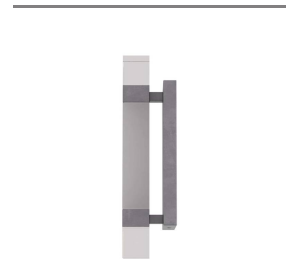

WATKINS SCONCE

DWC15
 Clear Crystal
 H: 15 IN
 W: 4.5 IN
 D: 3.5 IN

Our Watkins sconce bestows an element of modern glamor to an entry or hallway. The sleek wall light is created in a mix of matte and high-gloss materials, which combine to produce a geometric blocking effect. The LED fixture features a linear composition of clear and frosted crystal, with bands bronze iron. Bronze iron also forms the sconce's rectangular backplate. Certified for damp locations and intended for interior use.