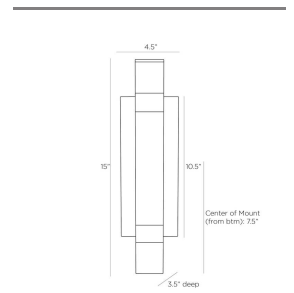

WATKINS SCONCE

DWC15
 Clear Crystal
 H: 15 IN
 W: 4.5 IN
 D: 3.5 IN

Our Watkins sconce bestows an element of modern glamor to an entry or hallway. The sleek wall light is created in a mix of matte and high-gloss materials, which combine to produce a geometric blocking effect. The LED fixture features a linear composition of clear and frosted crystal, with bands bronze iron. Bronze iron also forms the sconce's rectangular backplate. Certified for damp locations and intended for interior use.