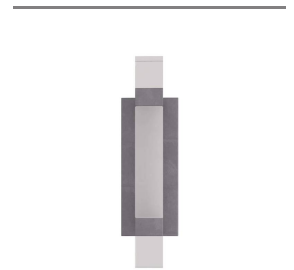

WATKINS SCONCE

DWC15
 Clear Crystal
 H: 15 IN
 W: 4.5 IN
 D: 3.5 IN

Our Watkins sconce bestows an element of modern glamor to an entry or hallway. The sleek wall light is created in a mix of matte and high-gloss materials, which combine to produce a geometric blocking effect. The LED fixture features a linear composition of clear and frosted crystal, with bands bronze iron. Bronze iron also forms the sconce's rectangular backplate. Certified for damp locations and intended for interior use.