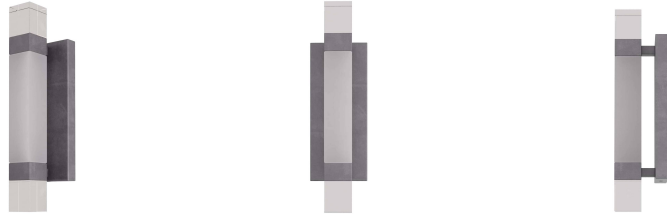

ARTERIOS

WATKINS SCONCE

DWC15
Clear, Crystal

Our Watkins sconce bestows an element of modern glamor to an entry or hallway. The sleek wall light is created in a mix of matte and high-gloss materials, which combine to produce a geometric blocking effect. The LED fixture features a linear composition of clear and frosted crystal, with bands bronze iron. Bronze iron also forms the sconce's rectangular backplate. Certified for damp locations and intended for interior use.

APPEARANCE

Materials	Crystal, Crystal, Iron
Finishes	Clear, Frosted, English Bronze
Finish Will Vary	No
Top Coat/Sealant	Yes

DIMENSIONS

Overall	W: 4.5 in x D: 3.5 in x H: 15 in
Backplate	W: 4.5 in x D: 1.5 in x H: 10 in
Center of Mount from Bottom	H: 7.5 in
Mount	W: 4 in x H: 9.5 in

WIRING

Wire Rating	Damp
Cord	0.5 FT, Black/White, SVT
Socket	2, Integrated LED
Maximum Wattage	4.0
Voltage	110-120 V
LED Color Temperature	2700K
LED Compatible Dimmer	0-10 V Dimmer
LED CRI	90+
LED Lifespan (Hours)	20,000
Spare Driver Included	No