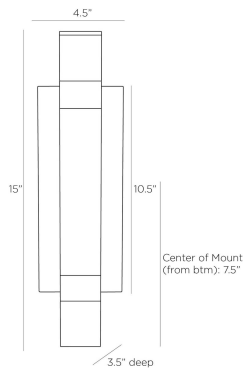

ARTERIOS

WATKINS SCONCE

DWC15
Clear, Crystal

Our Watkins sconce bestows an element of modern glamor to an entry or hallway. The sleek wall light is created in a mix of matte and high-gloss materials, which combine to produce a geometric blocking effect. The LED fixture features a linear composition of clear and frosted crystal, with bands bronze iron. Bronze iron also forms the sconce's rectangular backplate. Certified for damp locations and intended for interior use.

APPEARANCE

Materials	Crystal, Crystal, Iron
Finishes	Clear, Frosted, English Bronze
Finish Will Vary	No
Top Coat/Sealant	Yes

DIMENSIONS

Overall	W: 4.5 in x D: 3.5 in x H: 15 in
Backplate	W: 4.5 in x D: 1.5 in x H: 10 in
Center of Mount from Bottom	H: 7.5 in
Mount	W: 4 in x H: 9.5 in

CERTIFICATIONS & COMPLIANCY

Certifications	Mexico, United States, Canada
Compliance	RoHS, UL/ETL

SHIPPING

Product Weight	7.0 lbs
Gross Weight 1	8.36 lbs
Shipping Box 1	W: 7.5 in x D: 7.1 in x H: 19.1 in

CONTRACT