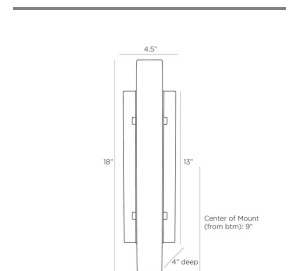

VELASCO SCONCE

DWC13
 White Alabaster
 H: 18 IN
 W: 4.5 IN
 D: 4 IN

With a distinctive Deco influence, our Velasco sconce is updated in a modern, streamlined design. The wall light is crafted in a narrow column of luxurious white alabaster affixed to a rectangular backplate of antique-brass iron, which grips the LED diffuser on each side. Finish will vary. Certified for damp locations and intended for interior use.