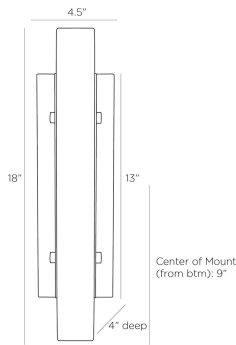

ARTERIOS

VELASCO SCONCE

DWC13
White, Alabaster

With a distinctive Deco influence, our Velasco sconce is updated in a modern, streamlined design. The wall light is crafted in a narrow column of luxurious white alabaster affixed to a rectangular backplate of antique-brass iron, which grips the LED diffuser on each side. Finish will vary. Certified for damp locations and intended for interior use.

APPEARANCE

Materials	Alabaster, Iron
Finishes	White, Antique Brass
Finish Will Vary	Yes
Top Coat/Sealant	Yes

DIMENSIONS

Overall	W: 4.5 in x D: 4 in x H: 18 in
Backplate	W: 4.5 in x H: 13 in
Center of Mount from Bottom	H: 9 in
Mount	W: 4 in x H: 12.5 in

WIRING

Wire Rating	Damp
Cord	0.5 FT, Black/White, SVT
Socket	1, Integrated LED
Maximum Wattage	6.0
Voltage	110-120 V
LED Color Temperature	2700K
LED Compatible Dimmer	0-10 V Dimmer
LED CRI	90+
LED Lifespan (Hours)	20,000
Spare Driver Included	No

CERTIFICATIONS & COMPLIANCY

Certifications	Mexico, United States, Canada
Compliance	RoHS, UL/ETL

SHIPPING

Product Weight	13.0 lbs
Gross Weight 1	14.5 lbs
Shipping Box 1	W: 5.7 in x D: 11.2 in x H: 20.9 in

ADDITIONAL INFO

Features	ADA

CONTRACT

Contract Suitability	Contract Suitable As Is

REPLACEMENT PARTS

DWC13SCREW
DS40W24