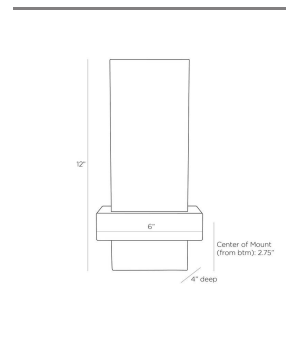

WEMBLEY SCONCE

DWC11
White Alabaster
H: 12 IN
W: 6 IN
D: 4 IN

A gorgeous, white alabaster diffuser plate creates warm filtered light and adds natural sophistication to any space. The bulb behind accentuates the stone's organic veins and features brilliantly as it rests perfectly within the antique brass iron frame. The LED fixture mounts directly from its steel frame, finished in antique brass. Finish will vary. Certified for damp locations and intended for interior use.