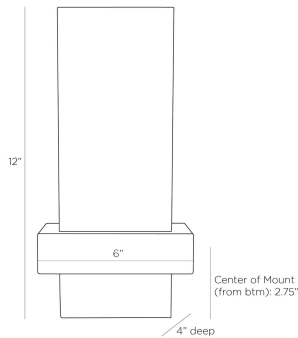

## WEMBLEY SCONCE

DWC11  
White, Alabaster

A gorgeous, white alabaster diffuser plate creates warm filtered light and adds natural sophistication to any space. The bulb behind accentuates the stone's organic veins and features brilliantly as it rests perfectly within the antique brass iron frame. The LED fixture mounts directly from its steel frame, finished in antique brass. Finish will vary. Certified for damp locations and intended for interior use.

### DIMENSIONS

Overall	W: 6 in x D: 4 in x H: 12 in
Backplate	W: 4.5 in x D: 1 in x H: 4.5 in
Center of Mount from Bottom	H: 2.75 in
Mount	W: 4 in x H: 4 in

### SHIPPING

Product Weight	5.0 lbs
Gross Weight 1	6.6 lbs
Shipping Box 1	W: 6.9 in x D: 13.8 in x H: 15.4 in