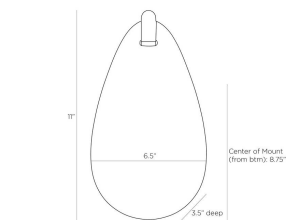

TESSA SCONCE

DWC09  
 Clear Seedy  
 H: 11 IN  
 W: 6.5 IN  
 D: 3.5 IN

The design for the Tessa sconce recalls Mid-Century Murano blown-glass lighting. Clear seedy slump glass is formed into a graceful teardrop shape, imparting a feeling of movement and washing a wall with soft, elegant illumination. A rounded, antique brass steel hook pierces the glass shell, offering refined detailing. Finish will vary. Certified for damp locations and intended for interior use.