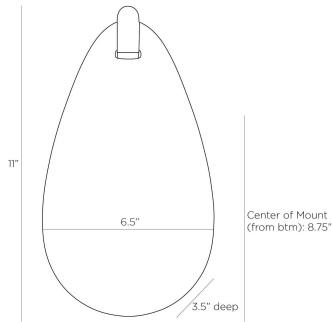

ARTERIO RS

TESSA SCNCE

DWC09
Clear Seedy, Glass

The design for the Tessa sconce recalls Mid-Century Murano blown-glass lighting. Clear seedy slump glass is formed into a graceful teardrop shape, imparting a feeling of movement and washing a wall with soft, elegant illumination. A rounded, antique brass steel hook pierces the glass shell, offering refined detailing. Finish will vary. Certified for damp locations and intended for interior use.

APPEARANCE

Materials	Glass, Steel
Finishes	Clear Seedy, Antique Brass
Finish Will Vary	Yes
Top Coat/Sealant	No

DIMENSIONS

Overall	W: 6.5 in x D: 3.5 in x H: 11 in
Backplate	D: 1 in x Dia: 4.5 in
Center of Mount from Bottom	H: 8.75 in
Mount	Dia: 4.0 in

SHIPPING

Product Weight	3.0 lbs
Gross Weight 1	4.0 lbs
Shipping Box 1	W: 14.12 in x D: 7.87 in x H: 9.87 in

CONTRACT

Contract Suitability	Not Contract Suitable
----------------------	-----------------------