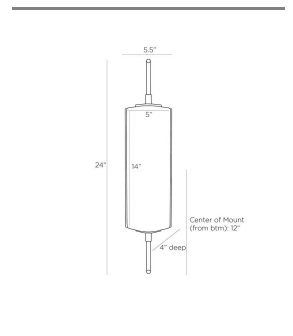

# ARTERIO RS

## WESTON SCONCE

DWC08  
Opal  
H: 24 IN  
W: 5.5 IN  
D: 4 IN

With a Modern Classic aesthetic, the Weston sconce is an effortless addition to any style interior. The fresh and modern wall illuminator is designed in a softly rounded triangular column in gleaming opal glass, which emits a diffused glow. The fixture is accented with English bronze steel and an antique brass steel rod, creating a piercing effect. Certified for damp locations and intended for interior use.