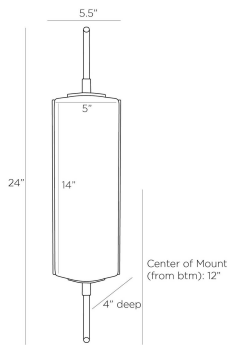

ARTERIO RS

WESTON SCONCE

DWC08
Opal, Glass

With a Modern Classic aesthetic, the Weston sconce is an effortless addition to any style interior. The fresh and modern wall illuminator is designed in a softly rounded triangular column in gleaming opal glass, which emits a diffused glow. The fixture is accented with English bronze steel and an antique brass steel rod, creating a piercing effect. Certified for damp locations and intended for interior use.

APPEARANCE

Materials	Glass, Steel, Steel
Finishes	Opal, Antique Brass, English Bronze
Finish Will Vary	No
Top Coat/Sealant	No

DIMENSIONS

Overall	W: 5.5 in x D: 4 in x H: 24 in
Backplate	W: 5 in x D: 1 in x H: 10 in
Center of Mount from Bottom	H: 12 in
Mount	W: 4.5 in x H: 9.5 in

WIRING

Wire Rating	Damp
Cord	0.5 FT, Black/White, SVT
Socket	1, Type B - E12
Suggested Bulb Type	B8
Maximum Wattage	40.0
Voltage	110-120 V

CERTIFICATIONS & COMPLIANCY

Certifications	Middle East, European Union, United Kingdom, Australia, Mexico, United States, Canada
Compliance	RoHS, UL/ETL, CB

SHIPPING

Product Weight	6.0 lbs
Gross Weight 1	6.0 lbs
Shipping Box 1	W: 27.16 in x D: 5.51 in x H: 14.76 in

CONTRACT

Contract Suitability	Contract Suitable As Is
----------------------	-------------------------