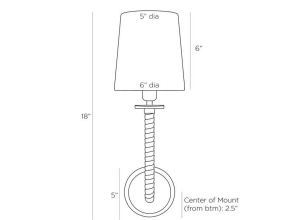

WAYMAN SCONCE

DWC06
 Antique Brass
 H: 18 IN
 W: 6 IN
 D: 7.5 IN

A classic wall sconce silhouette gets a fresh update, with a tightly wrapped arm in rich, oxblood leather, creating contrast and texture. The versatile illuminator is designed with an antique brass steel mount and a white linen shade. Finish will vary. Certified for damp locations and intended for interior use.