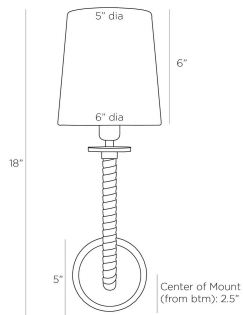

ARTERIO RS

WAYMAN SCNCE

DWC06
Antique Brass, Steel

A classic wall sconce silhouette gets a fresh update, with a tightly wrapped arm in rich, oxblood leather, creating contrast and texture. The versatile illuminator is designed with an antique brass steel mount and a white linen shade. Finish will vary. Certified for damp locations and intended for interior use.

APPEARANCE

Materials	Steel, Leather, Linen
Finishes	Antique Brass, Oxblood, White
Finish Will Vary	Yes
Top Coat/Sealant	Yes

DIMENSIONS

Overall	W: 6 in x D: 7.5 in x H: 18 in
Backplate	D: 1 in x Dia: 5.0 in
Shade Top	Dia: 5.0 in
Shade	H: 6 in
Shade Bottom	Dia: 6.0 in
Center of Mount from Bottom	H: 2.5 in
Mount	Dia: 4.5 in

WIRING

Wire Rating	Damp
Cord	0.5 FT, Black/White, SVT
Socket	1, Type B - E12
Suggested Bulb Type	B10
Maximum Wattage	60.0
Voltage	110-120 V

CERTIFICATIONS & COMPLIANCY

Certifications	Middle East, European Union, United Kingdom, Australia, Mexico, United States, Canada
Compliance	RoHS, UL/ETL, CB

SHIPPING

Product Weight	2.0 lbs
Gross Weight 1	2.0 lbs
Shipping Box 1	W: 20.47 in x D: 7.67 in x H: 7.67 in

CONTRACT

Contract Suitability	Contract Suitable As Is
----------------------	-------------------------