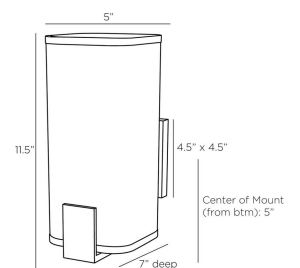

BRAXTON SCONCE

DWC03  
 White  
 H: 11.5 IN  
 W: 5 IN  
 D: 7 IN

When a hint of zen is required, the minimal Braxton fits the bill. Supports of solid steel finished in English bronze clasp a delicate shade of white crinkled paper. Organic in feel, with elegant soft edges. Certified for damp locations and intended for interior use. Finish will vary.