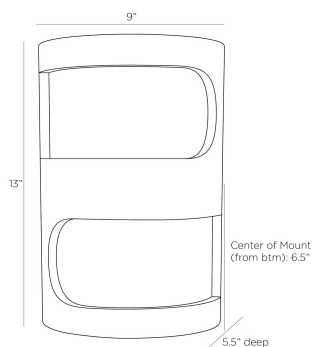

ARTERIO RS

TEMIRA SCONCE

DWC02
Ivory, Ricestone

With sinuous, Cubist-style cutouts, our Temira sconce is modern and monochromatic. The columnar wall light is carved in ivory ricestone composite, and fitted with a sleeve of white linen to cast a diffused glow. Finish will vary. Certified for damp locations and intended for interior use.

APPEARANCE

Materials	Ricestone, Linen
Finishes	Ivory, White
Finish Will Vary	Yes
Top Coat/Sealant	Yes

DIMENSIONS

Overall	W: 9 in x D: 5.5 in x H: 13 in
Backplate	W: 5 in x D: 1 in x H: 5 in
Center of Mount from Bottom	H: 6.5 in
Mount	W: 4.5 in x H: 4.5 in

SHIPPING

Product Weight	8.0 lbs
Gross Weight 1	18.9 lbs
Shipping Box 1	W: 8.25 in x D: 12.0 in x H: 16.5 in

CONTRACT

Contract Suitability	Contract Suitable As Is
----------------------	-------------------------